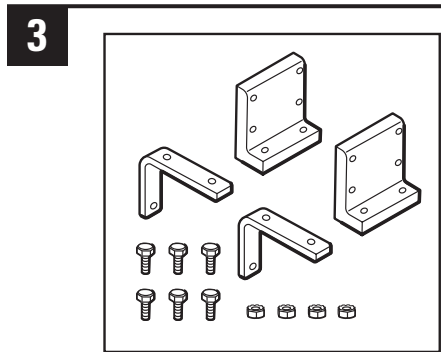

## Handrail bracket installation for scale model 6102

# 725927

DIR 80021837 Ver. A  
Revision Date: 2016-12  
©2016, Welch Allyn, Inc.  
www.welchallyn.com

Welch Allyn, Inc.  
4341 State Street Road  
Skaneateles Falls, NY 13153 USA

Tighten bolts securely with  
a box end or socket wrench.  
Serrez fermement les boulons  
à l'aide d'une clé polygonale  
ou d'une clé de serrage.