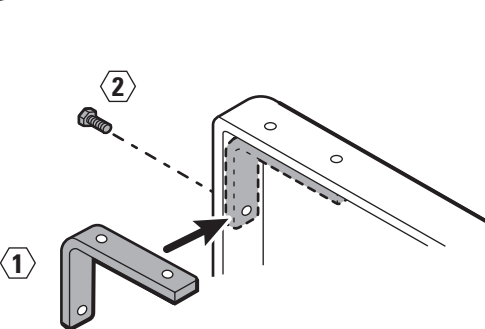

Handrail bracket installation for scale model 6102

725927

DIR 80021837 Ver. A
Revision Date: 2016-12
©2016, Welch Allyn, Inc.
www.welchallyn.com

Welch Allyn, Inc.
4341 State Street Road
Skaneateles Falls, NY 13153 USA

Tighten bolts securely with
a box end or socket wrench.
Serrez fermement les boulons
à l'aide d'une clé polygonale
ou d'une clé de serrage.

1

2

3