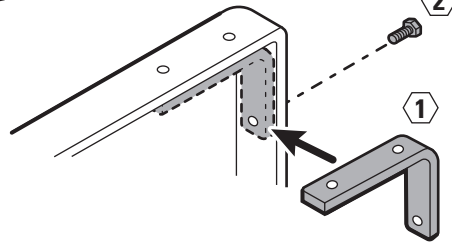

Handrail bracket installation for scale model 6102

725927

DIR 80021837 Ver. A
Revision Date: 2016-12
©2016, Welch Allyn, Inc.
www.welchallyn.com

Welch Allyn, Inc.
4341 State Street Road
Skaneateles Falls, NY 13153 USA

Tighten bolts securely with
a box end or socket wrench.
Serrez fermement les boulons
à l'aide d'une clé polygonale
ou d'une clé de serrage.

1

2

3