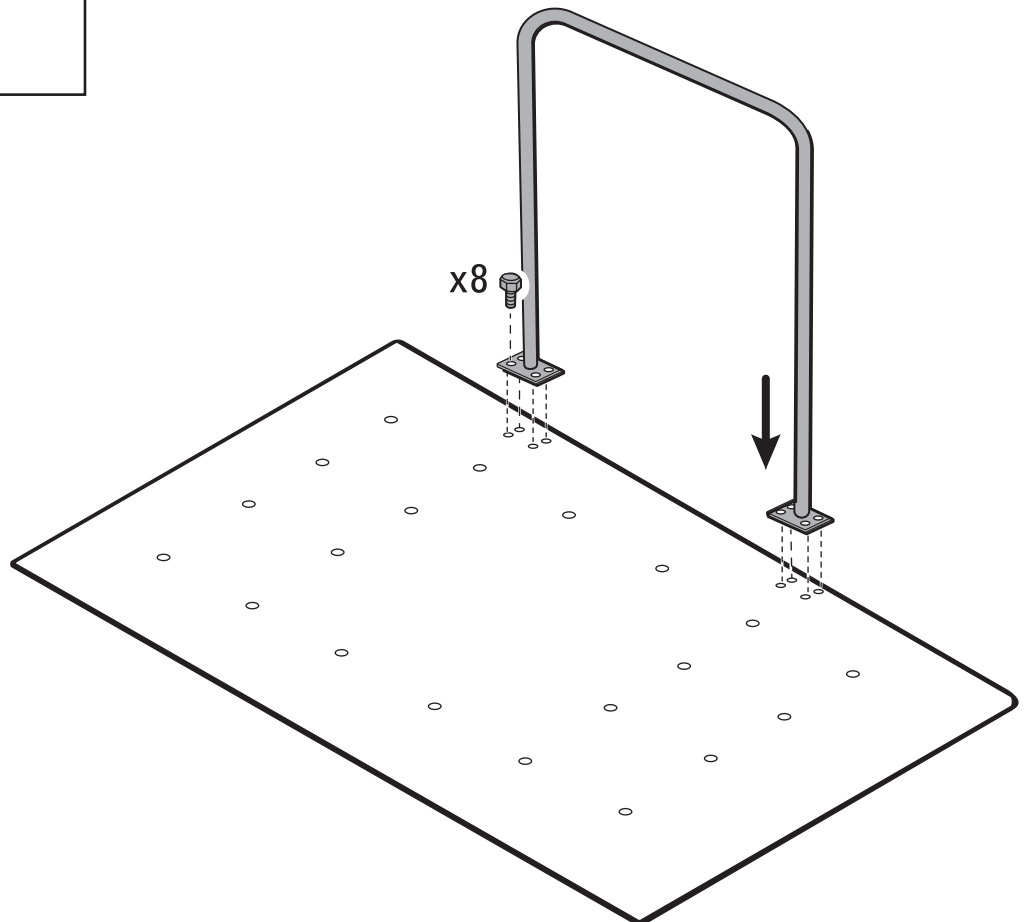

Handrail installation instructions for in-floor scale models 6102 and 6154

725461

DIR 80021554 Ver. B
Revision Date: 2016-10
©2016, Welch Allyn, Inc.

www.welchallyn.com

(91)725461

Welch Allyn, Inc.
4341 State Street Road
Skaneateles Falls, NY 13153 USA