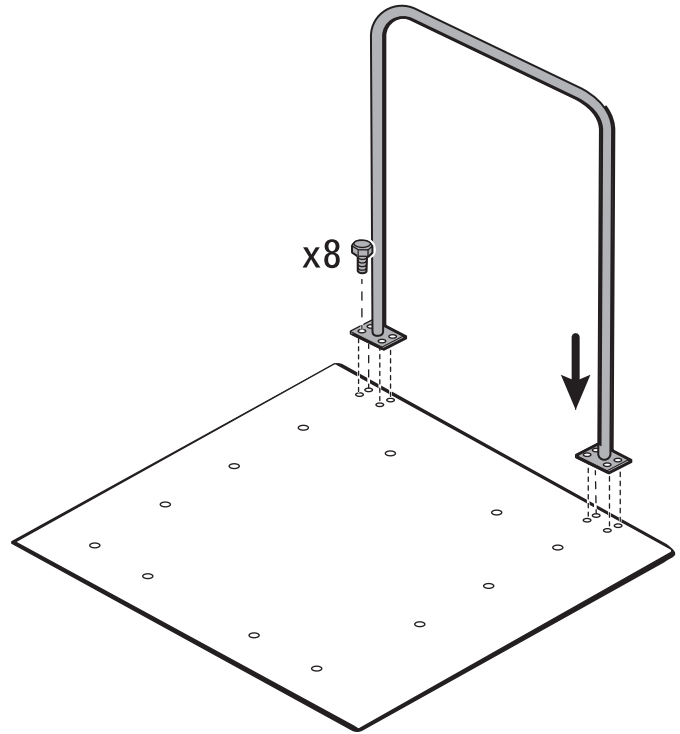

Handrail installation instructions for in-floor scale models 6102 and 6154

725461

DIR 80021554 Ver. B
Revision Date: 2016-10
©2016, Welch Allyn, Inc.

www.welchallyn.com

(91)725461

Welch Allyn, Inc.
4341 State Street Road
Skaneateles Falls, NY 13153 USA