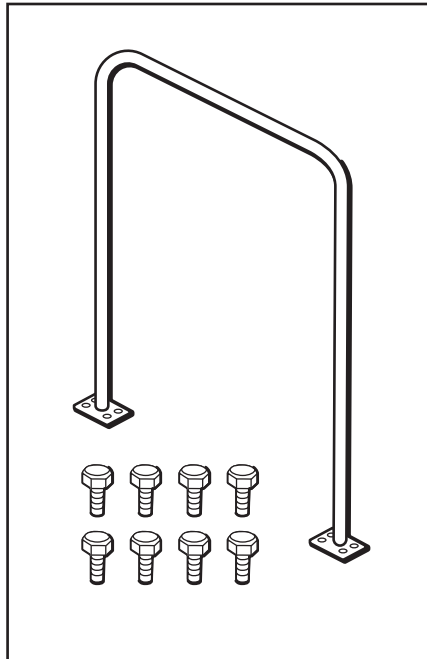

Handrail installation instructions for in-floor scale models 6102 and 6154

725461

DIR 80021554 Ver. B
Revision Date: 2016-10
©2016, Welch Allyn, Inc.

www.welchallyn.com

(91)725461

Welch Allyn, Inc.
4341 State Street Road
Skaneateles Falls, NY 13153 USA