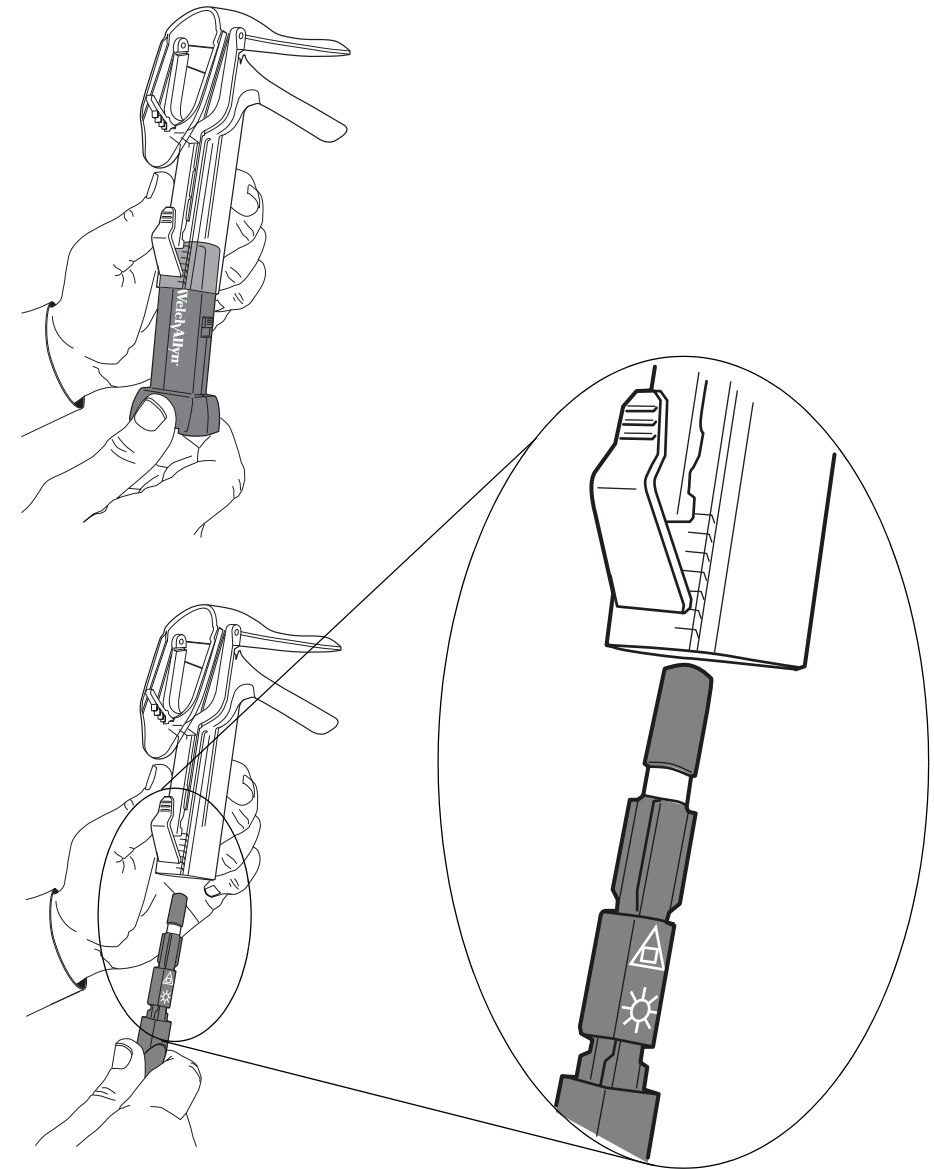

WelchAllyn®

© 2007 Welch Allyn
4341 State Street Road, PO Box 220, Skaneateles Falls, NY 13153-0220 USA
800 535 6663, 315 685 4560 www.welchallyn.com
Mat: 707020, Ver: B, Printed in USA

WelchAllyn®

© 2007 Welch Allyn
4341 State Street Road, PO Box 220, Skaneateles Falls, NY 13153-0220 USA
800 535 6663, 315 685 4560 www.welchallyn.com
Mat: 707020, Ver: B, Printed in USA