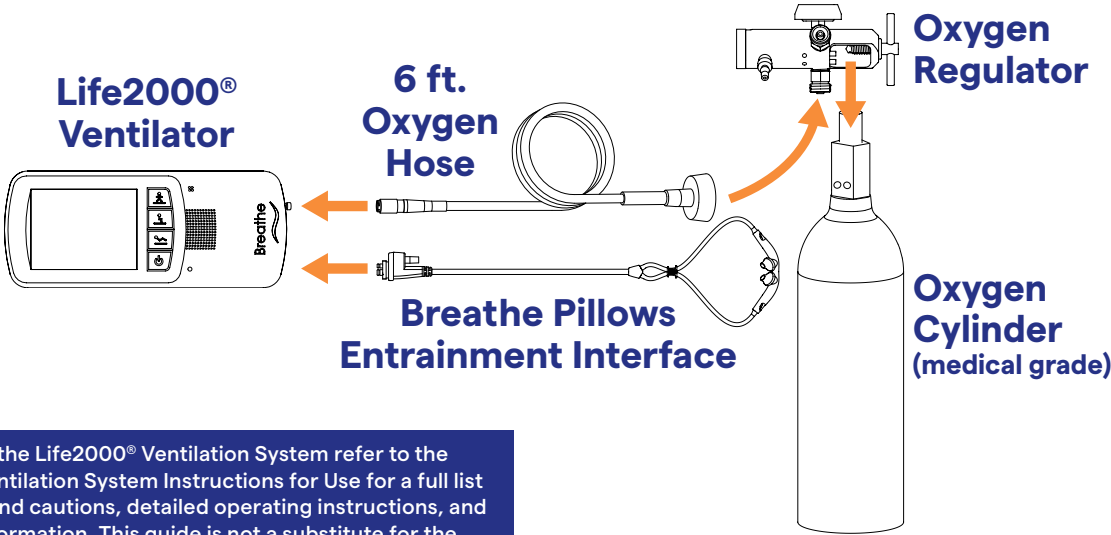

SETUP GUIDE FOR COMMON CONFIGURATIONS

Stand Alone Configuration

Before using the Life2000® Ventilation System refer to the Life2000® Ventilation System Instructions for Use for a full list of warnings and cautions, detailed operating instructions, and additional information. This guide is not a substitute for the Instructions for Use.